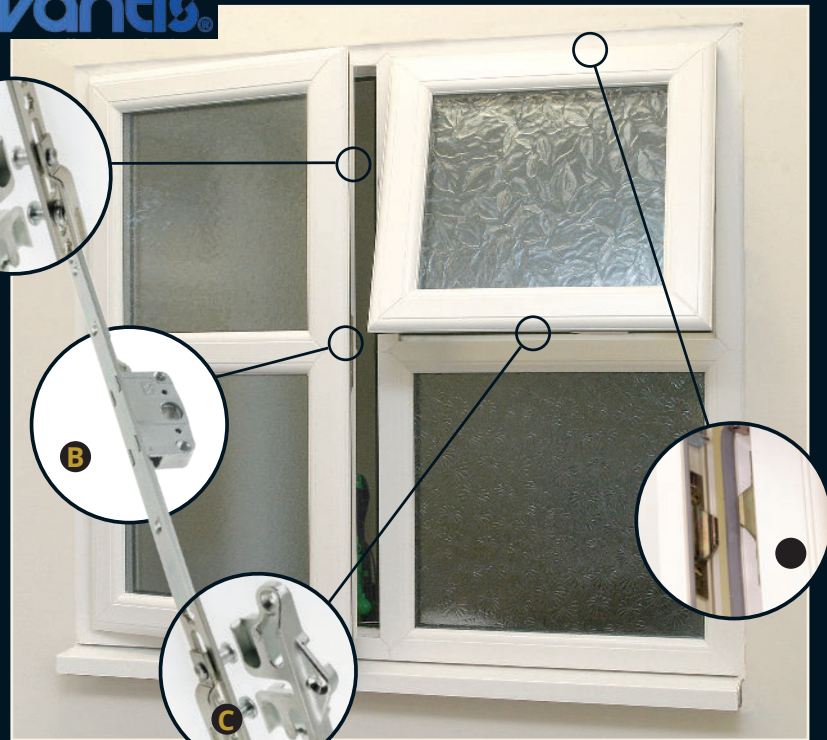

Standard Door Specification / Upgrades

Kömmerling Windows

All 'Choices' Kömmerling windows will be supplied with high specification locking.

Standard Specification:

- A** High strength steel mushrooms
- B** Locking designed for optimal security and compression
- C** Die cast keep to retain locking mushrooms and provide night vent facility

Optional upgrade to PAS 24:

- D** Hinge protectors

**Upgrade to PAS 24 Secured by Design
Easy and Inexpensive**

Secured by Design can sometimes require one laminate skin, this decision is made by the client and the police advisor.