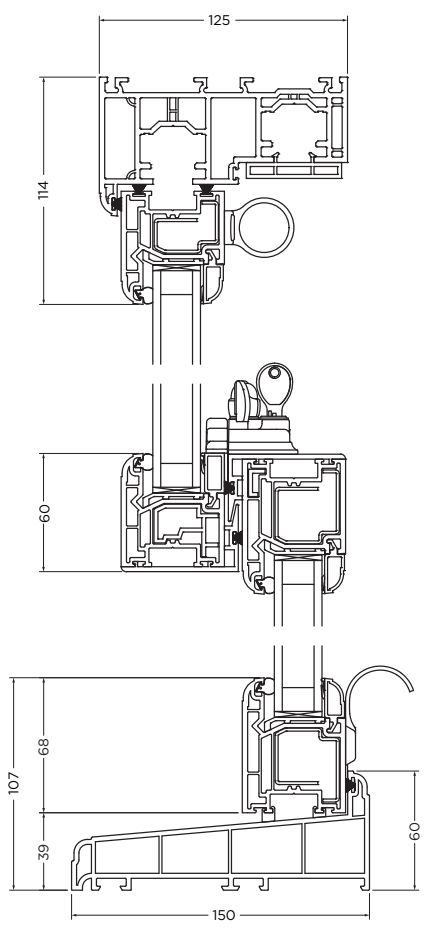

Run through horn

Clip-on horn

No horn

Cill Options

Flush cill

180 integrated

210 extender

Charisma Rose