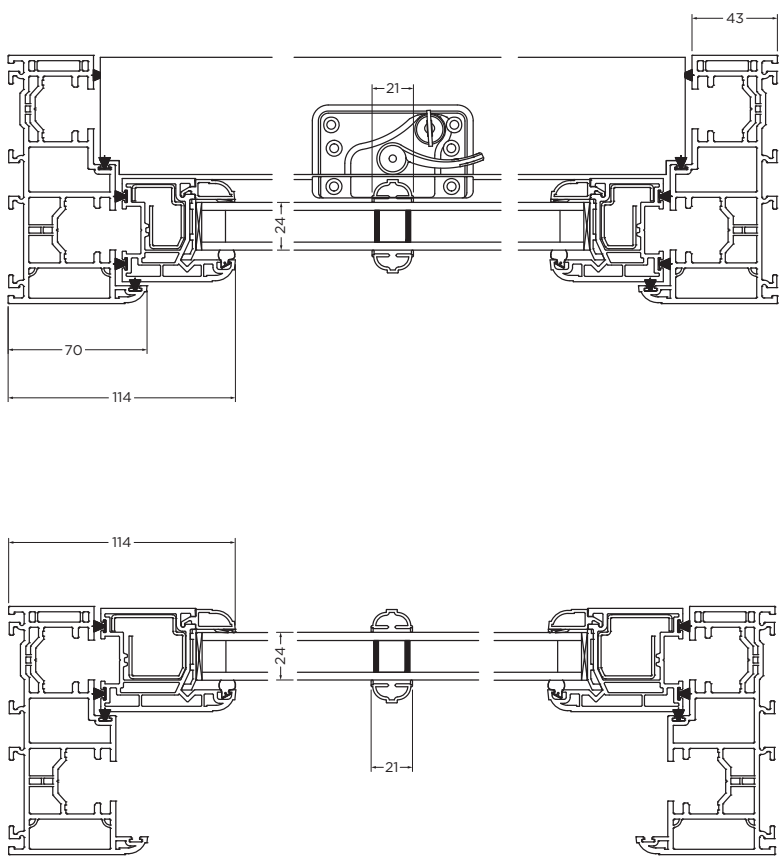

Run through horn

Clip-on horn

No horn

Cill Options

Flush cill

180 integrated

210 extender

Charisma Rose