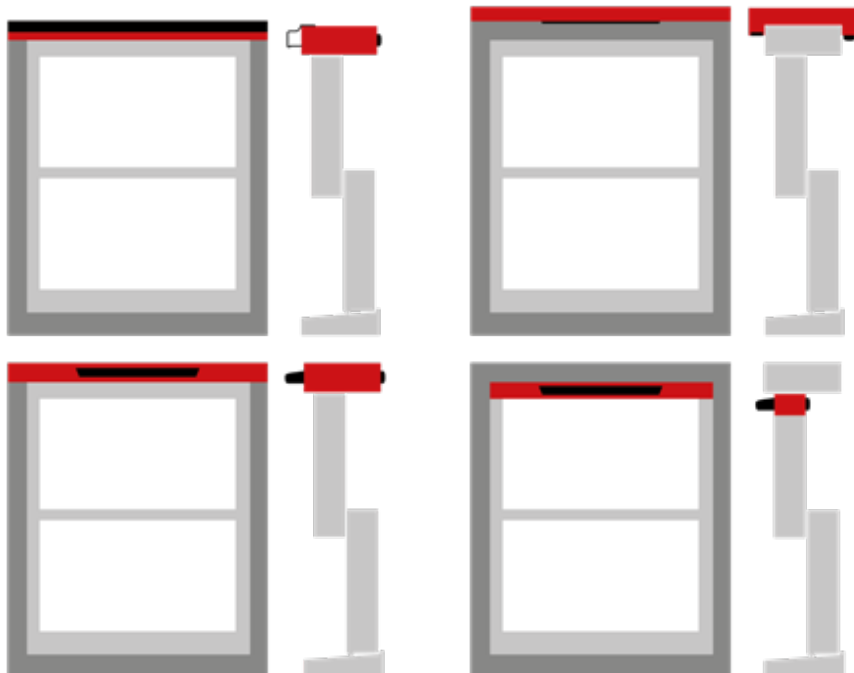

THE
CALIFORNIA

MORE THAN 30 YEARS
OF KNOWLEDGE,
EXPERIENCE & DESIGN
GOES INTO EVERY
SASH WINDOW
WE MAKE

Refurb and New Build

While Rose Collection sash windows are an obvious choice for refurbishment projects, they're also popular in new builds. And while the windows used for each project type are the same, the requirements of those projects differ widely.

Typically sash windows are used in three scenarios: refurbishments where original sash windows are being replaced, refurbishments where sashes have previously been replaced with something less appropriate, and new buildings built in a classic style.